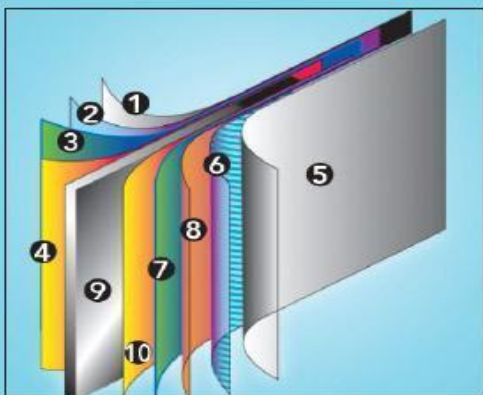

Key Features

- ✓ Compatible with Hayward AquaTrol® Salt Chlorine Generator
- ✓ 7" Extruded Resin Top Ledge
- ✓ Injected Resin Seat Caps
- ✓ 7" Resin Uprights
- ✓ Galvanized 52" Drakkar Steel Wall
- ✓ Optional Multi-Coloured LED Solar Lights
- ✓ Resin Top & Bottom Wall Channels & Joiner Plates
- ✓ Heavy Gauge Full Print U-Bead Liner

Structural Elements

- ✓ 7" extruded resin top ledge
- ✓ Injected resin seat cap
- ✓ 7" resin upright
- ✓ Injected resin top and bottom wall channels and joiner plates
- ✓ 52" galvanized steel wall

STEEL WALL COMPONENTS