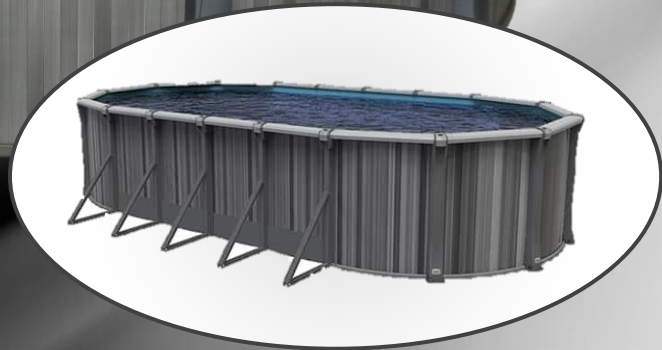

25 Years
Limited
Warranty

2 Full Years on parts
23 Years Pro-Rated