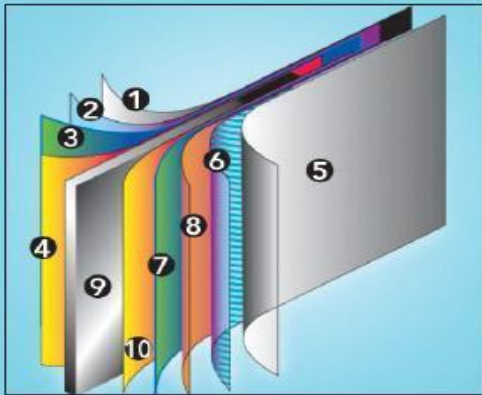

STEEL WALL COMPONENTS

1. Plasticized SP coating
2. Molten zinc coat
3. Primer coat
4. Application of an alkaline solution to cleanse the oxides
5. Ultra-resistant polymer
6. Heat-hardened inlay
7. Primer coat
8. Chromate anti-rust coat
9. Steel wall core
10. Application of an alkaline solution to cleanse the oxides