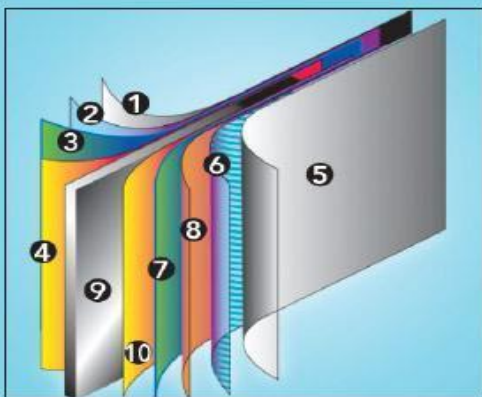

Key Features

- ✓ Compatible with Hayward AquaTrol® Salt Chlorine Generator
- ✓ 7" Extruded Resin Top Ledge
- ✓ Injected Resin Seat Caps
- ✓ 7" Resin Uprights
- ✓ Galvanized 52" Drakkar Steel Wall
- ✓ Optional Multi-Coloured LED Solar Lights
- ✓ Resin Top & Bottom Wall Channels & Joiner Plates
- ✓ Heavy Gauge Full Print U-Bead Liner

Structural Elements

- ✓ 7" extruded resin top ledge
- ✓ Injected resin seat cap
- ✓ 7" resin upright
- ✓ Injected resin top and bottom wall channels and joiner plates
- ✓ 52" galvanized steel wall

STEEL WALL COMPONENTS