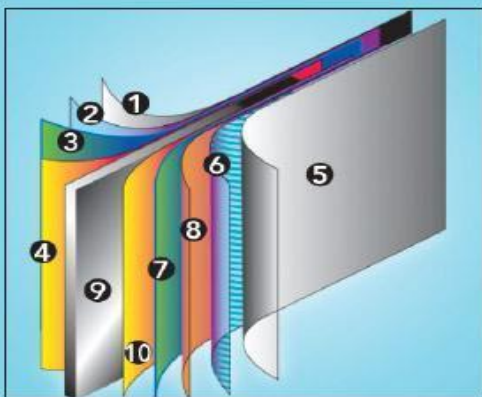

STEEL WALL COMPONENTS