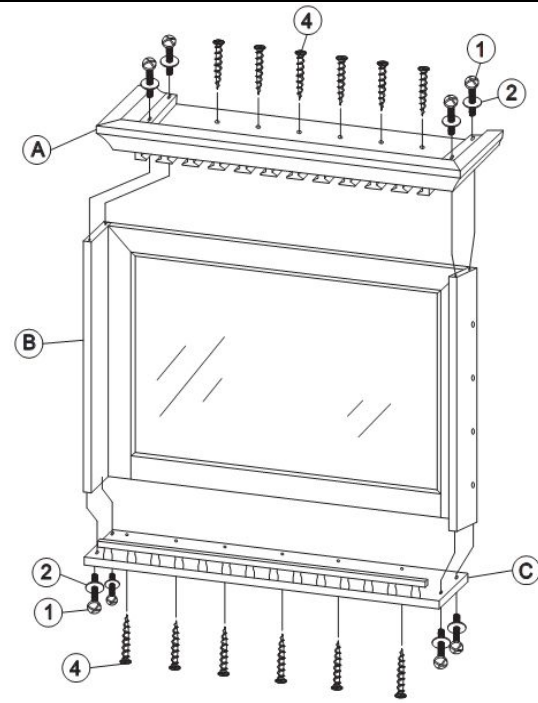

## MODEL: BMR-BAR MIRROR

Read this instruction carefully. Refer hardware and furniture parts list for guidance. Be sure all parts are complete, before assembling. Place all wooden furniture part on a clean and flat soft surface to prevent scratches. Refer steps provided as assembling guide.

PART LIST		
ITEM	DESCRIPTION	QTY
A	Top Panel	1PC
B	Mirror	1PC
C	Bottom Panel	1PC
D	Side Panel (Left)	1PC
E	Side Panel (right)	1PC
F	Aluminium Strip	2PCS

PART LIST		
ITEM	DESCRIPTION	QTY
1	Bolts 1/4" x 35MM 	8PCS
2	Washers 1/4" x 12mm 	16PCS
3	Wood Screw M4 x 20mm 	6PCS
4	Wood Screw M4 x 35mm 	26PCS
5	Wood Plugs 	8PCS
6	Plastic Set 	6PCS
7	Allen Key 	1PC

STEP 1

STEP 2

STEP 3

STEP 4

COMPLETED ASSEMBLY