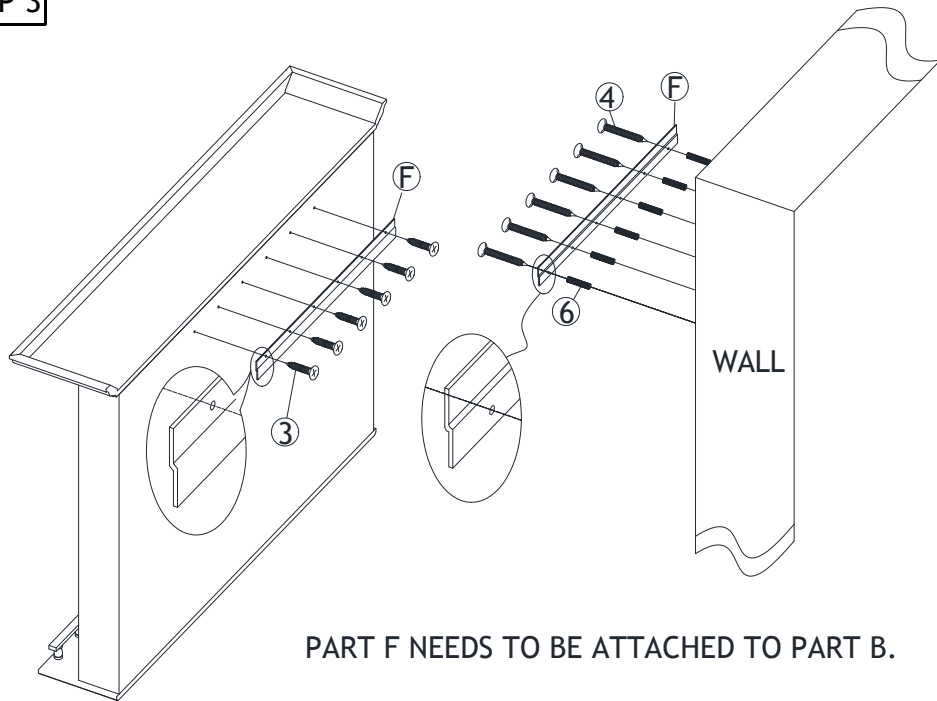

## MODEL: BMR-BAR MIRROR

Read this instruction carefully. Refer hardware and furniture parts list for guidance. Be sure all parts are complete, before assembling. Place all wooden furniture part on a clean and flat soft surface to prevent scratches. Refer steps provided as assembling guide.

PART LIST		
ITEM	DESCRIPTION	QTY
A	Top Panel	1PC
B	Mirror	1PC
C	Bottom Panel	1PC
D	Side Panel (Left)	1PC
E	Side Panel (right)	1PC
F	Aluminium Strip	2PCS

PART LIST		
ITEM	DESCRIPTION	QTY
1	Bolts 1/4" x 35MM 	8PCS
2	Washers 1/4" x 12mm 	16PCS
3	Wood Screw M4 x 20mm 	6PCS
4	Wood Screw M4 x 35mm 	26PCS
5	Wood Plugs 	8PCS
6	Plastic Set 	6PCS
7	Allen Key 	1PC

STEP 1

STEP 2

STEP 3

STEP 4

COMPLETED ASSEMBLY