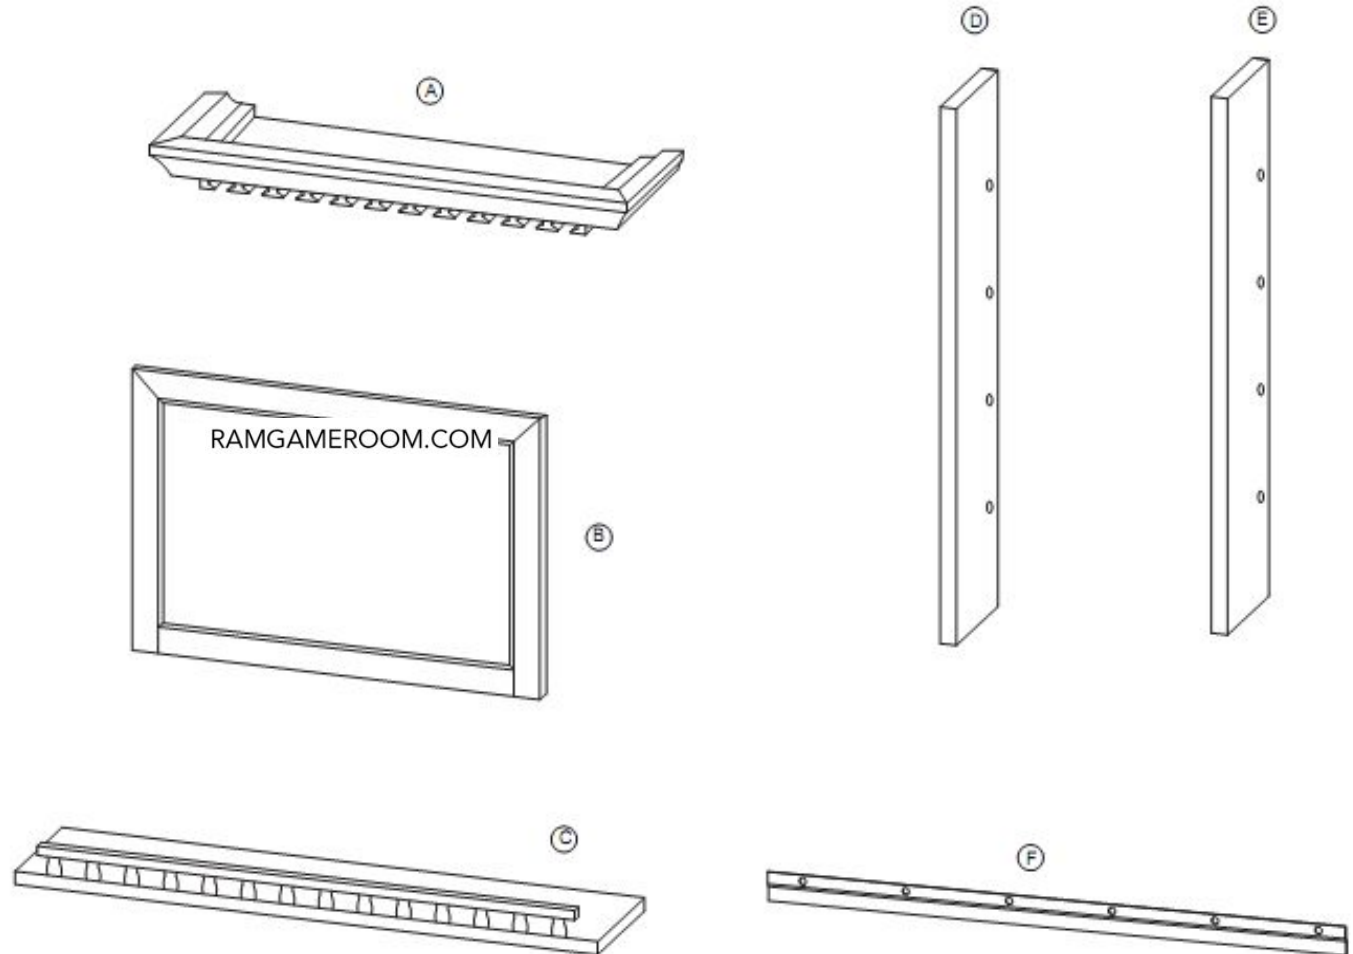

## MODEL: BMR-BAR MIRROR

Read this instruction carefully. Refer hardware and furniture parts list for guidance. Be sure all parts are complete, before assembling. Place all wooden furniture part on a clean and flat soft surface to prevent scratches. Refer steps provided as assembling guide.

PART LIST		
ITEM	DESCRIPTION	QTY
A	Top Panel	1PC
B	Mirror	1PC
C	Bottom Panel	1PC
D	Side Panel (Left)	1PC
E	Side Panel (right)	1PC
F	Aluminium Strip	2PCS

PART LIST		
ITEM	DESCRIPTION	QTY
1	Bolts 1/4" x 35MM 	8PCS
2	Washers 1/4" x 12mm 	16PCS
3	Wood Screw M4 x 20mm 	6PCS
4	Wood Screw M4 x 35mm 	26PCS
5	Wood Plugs 	8PCS
6	Plastic Set 	6PCS
7	Allen Key 	1PC