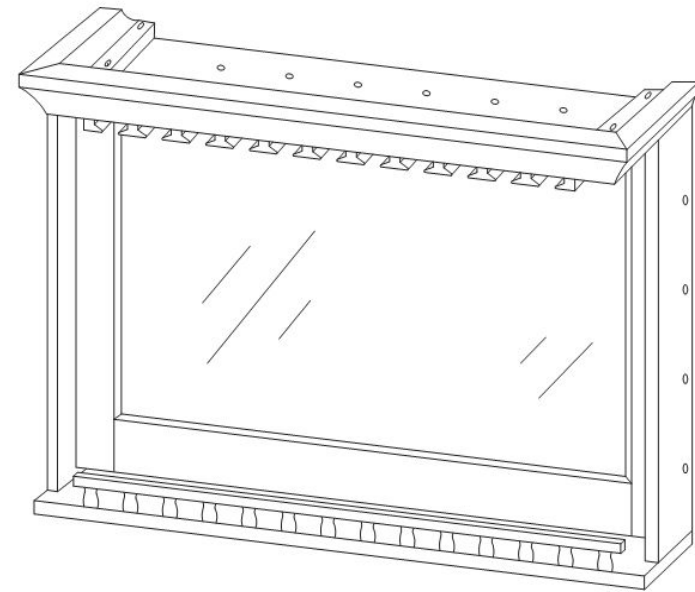

## MODEL: BMR-BAR MIRROR

Read this instruction carefully. Refer hardware and furniture parts list for guidance. Be sure all parts are complete, before assembling. Place all wooden furniture part on a clean and flat soft surface to prevent scratches. Refer steps provided as assembling guide.

PART LIST		
ITEM	DESCRIPTION	QTY
A	Top Panel	1PC
B	Mirror	1PC
C	Bottom Panel	1PC
D	Side Panel (Left)	1PC
E	Side Panel (right)	1PC
F	Aluminium Strip	2PCS

PART LIST		
ITEM	DESCRIPTION	QTY
1	Bolts 1/4" x 35MM 	8PCS
2	Washers 1/4" x 12mm 	16PCS
3	Wood Screw M4 x 20mm 	6PCS
4	Wood Screw M4 x 35mm 	26PCS
5	Wood Plugs 	8PCS
6	Plastic Set 	6PCS
7	Allen Key 	1PC

STEP 1

STEP 2

STEP 3

STEP 4

COMPLETED ASSEMBLY