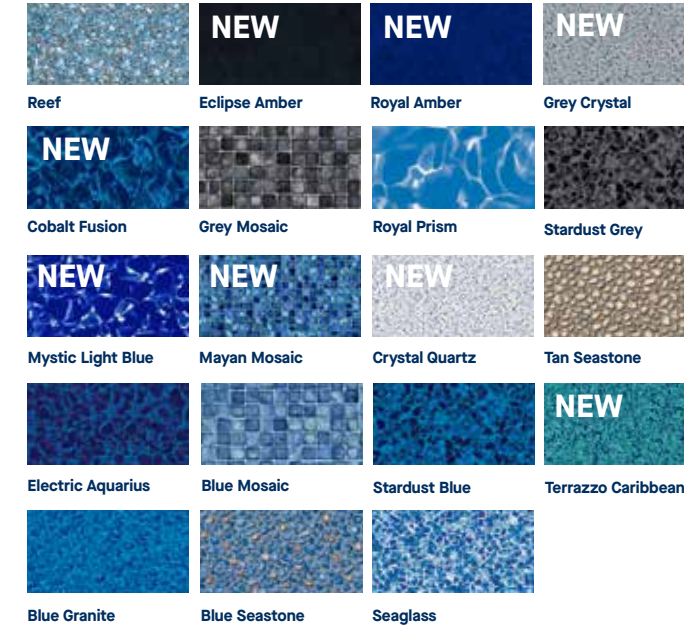

30 gauge

Mountain Top
Blue Mosaic

Durango
Grey Mosaic

Courtstone Grey
Stardust Grey

Courtstone Blue
Stardust Blue

Summerwave
Cobalt Fusion

Coventry
Cobalt Fusion

Hampton
Seaglass

Vintage
Blue Mosaic

Falling Esagono
Grey Crystal

Whitehaven
Crystal Quartz

Island Wave
Terrazzo Caribbean

Corolla Beach
Stardust Blue

Legends
Cobalt Fusion

Tulum
Mayan Mosaic

Cayman
Mystic

Gulf Coast
Tan Seastone

Carnegie
Cobalt Fusion

Bali
Blue Granite

Nantucket
Blue Seastone

Terrazzo
Electric Aquarius

Indigo Marble
Blue Granite

Panama
Royal Prism

Royal
Blue Mosaic

Borderless Patterns

30 gauge

All floor patterns are available in Tread-TEX for vinyl over step application.

Pearlscapes 30 gauge

All Floor Textured

Butterfly Effect Pearl Full Floor Liner