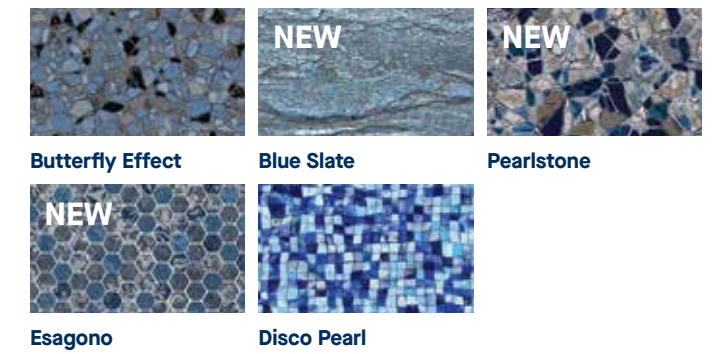

30 gauge

Mountain Top
Blue Mosaic

Durango
Grey Mosaic

Courtstone Grey
Stardust Grey

Courtstone Blue
Stardust Blue

Summerwave
Cobalt Fusion

Coventry
Cobalt Fusion

Hampton
Seaglass

Vintage
Blue Mosaic

Falling Esagono
Grey Crystal

Whitehaven
Crystal Quartz

Island Wave
Terrazzo Caribbean

Corolla Beach
Stardust Blue

Legends
Cobalt Fusion

Tulum
Mayan Mosaic

Cayman
Mystic

Gulf Coast
Tan Seastone

Carnegie
Cobalt Fusion

Bali
Blue Granite

Nantucket
Blue Seastone

Terrazzo
Electric Aquarius

Indigo Marble
Blue Granite

Panama
Royal Prism

Royal
Blue Mosaic

Borderless Patterns

30 gauge

All floor patterns are available in Tread-TEX for vinyl over step application.

Pearlscapes 30 gauge

All Floor Textured

Butterfly Effect Pearl Full Floor Liner