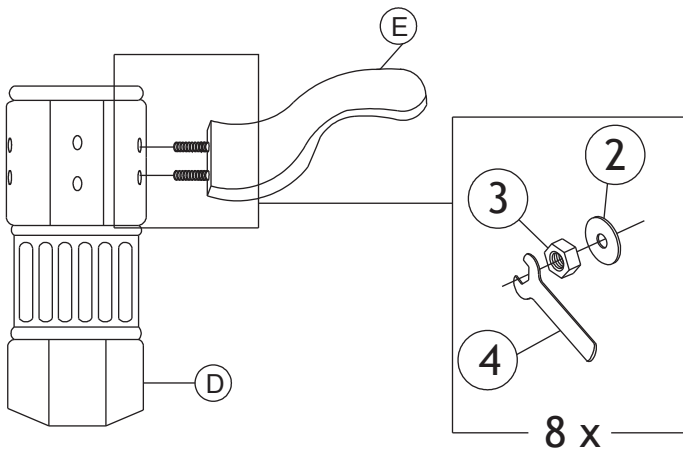

MODEL: GTBL48 - 2 IN 1 GAME TABLE

Read this instruction carefully. Refer hardware and furniture parts list for guidance. Be sure all parts are complete, before assembling. Place all wooden furniture part on a clean and flat soft surface to prevent scratches. Refer steps provided as assembling guide.

PART LIST		
ITEM	DESCRIPTION	QTY
A	Table Top	1 PC
B	Apron	1 PC
C	Wood Panel	1 PC
D	Table Base	1 PC
E	Table Leg	4 PCS

HARDWARE LIST			
ITEM	DESCRIPTION		QTY
1	Bolt		4 PCS
2	Washer		16 PCS
3	Nut		12 PCS
4	Spanner		1 PC

STEP 1

STEP 2

STEP 3

STEP 4

COMPLETED ASSEMBLY