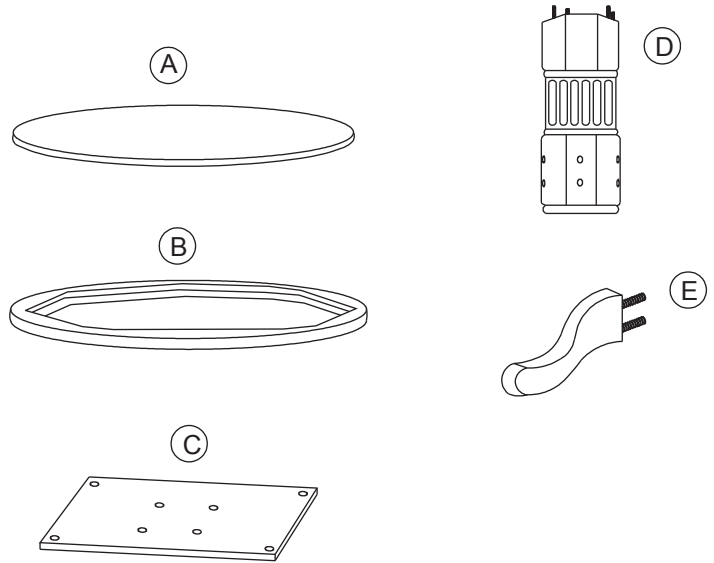

## MODEL: GTBL48 - 2 IN 1 GAME TABLE

Read this instruction carefully. Refer hardware and furniture parts list for guidance. Be sure all parts are complete, before assembling. Place all wooden furniture part on a clean and flat soft surface to prevent scratches. Refer steps provided as assembling guide.

PART LIST		
ITEM	DESCRIPTION	QTY
A	Table Top	1 PC
B	Apron	1 PC
C	Wood Panel	1 PC
D	Table Base	1 PC
E	Table Leg	4 PCS

HARDWARE LIST			
ITEM	DESCRIPTION		QTY
1	Bolt		4 PCS
2	Washer		16 PCS
3	Nut		12 PCS
4	Spanner		1 PC