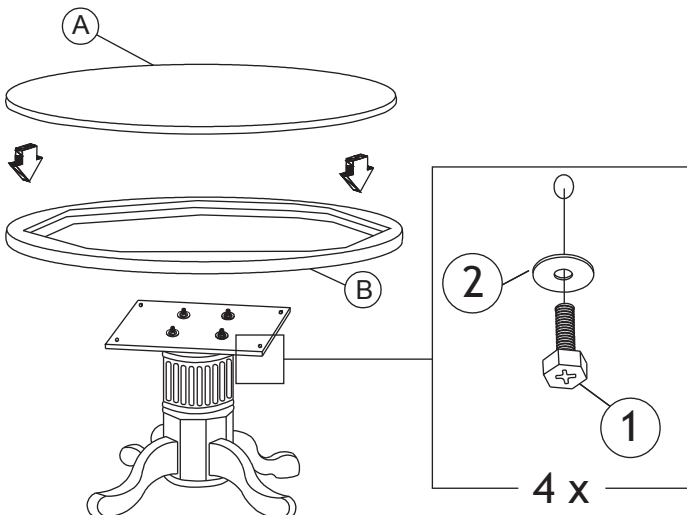

STEP 3

STEP 4