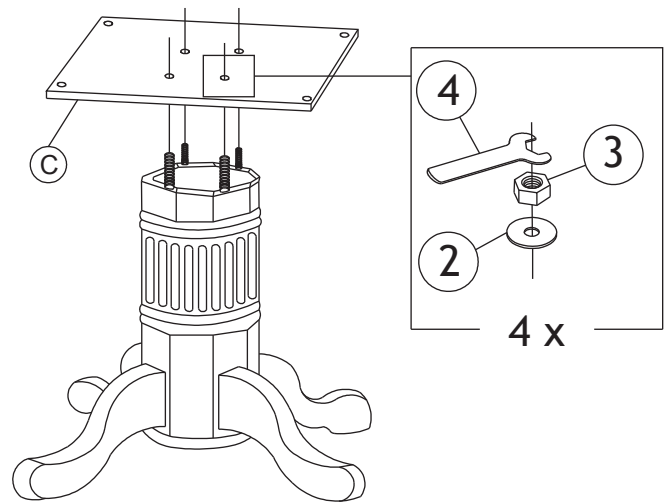

MODEL: GTBL48 - 2 IN 1 GAME TABLE

Read this instruction carefully. Refer hardware and furniture parts list for guidance. Be sure all parts are complete, before assembling. Place all wooden furniture part on a clean and flat soft surface to prevent scratches. Refer steps provided as assembling guide.

PART LIST		
ITEM	DESCRIPTION	QTY
A	Table Top	1 PC
B	Apron	1 PC
C	Wood Panel	1 PC
D	Table Base	1 PC
E	Table Leg	4 PCS

HARDWARE LIST			
ITEM	DESCRIPTION		QTY
1	Bolt		4 PCS
2	Washer		16 PCS
3	Nut		12 PCS
4	Spanner		1 PC

STEP 1

STEP 2

STEP 3

STEP 4

COMPLETED ASSEMBLY