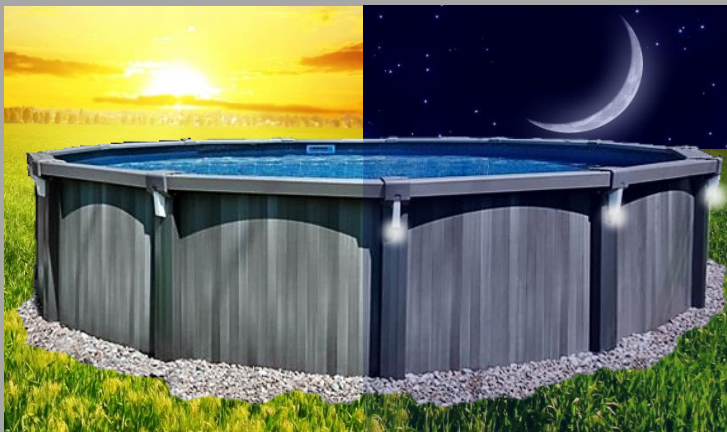

STELLAR

Sizes Available

12' (3.66m)	15' (4.57m)
18' (5.49m)	21' (6.40m)
24' (7.32m)	27' (8.23m)

Sleek, modern lines and unsurpassed durability...

The Trévi Stellar is made of both steel and resin – our newest hybrid aboveground pool. Its contemporary look is aligned with current & modern trends, sure to enhance your outdoor environment.

25 Years
Limited Warranty

2 Full Years
+ 23 Pro Rated

Key Features

- Compatible with Hayward AquaTrol® and AquaTrol Low Salt® chlorinator systems.
- 7" Extruded Resin Top Ledge
- Injected resin seat caps with decorative black extensions
- 7" Galvanized Steel Uprights
- Galvanized 52" Steel Wall
- Optional multicoloured LED solar light
- Resin top and bottom wall channels and joiner plates
- Deluxe 25 gauge Full Print U-Bead Liner

Structural Elements

- 7" Extruded Resin Top Ledge
- Injected Resin Seat Cap
- 7" Galvanized Steel Upright
- Injected Resin top and bottom wall channels and joiner plates
- 52" Galvanized Steel Wall

Steel Wall Components