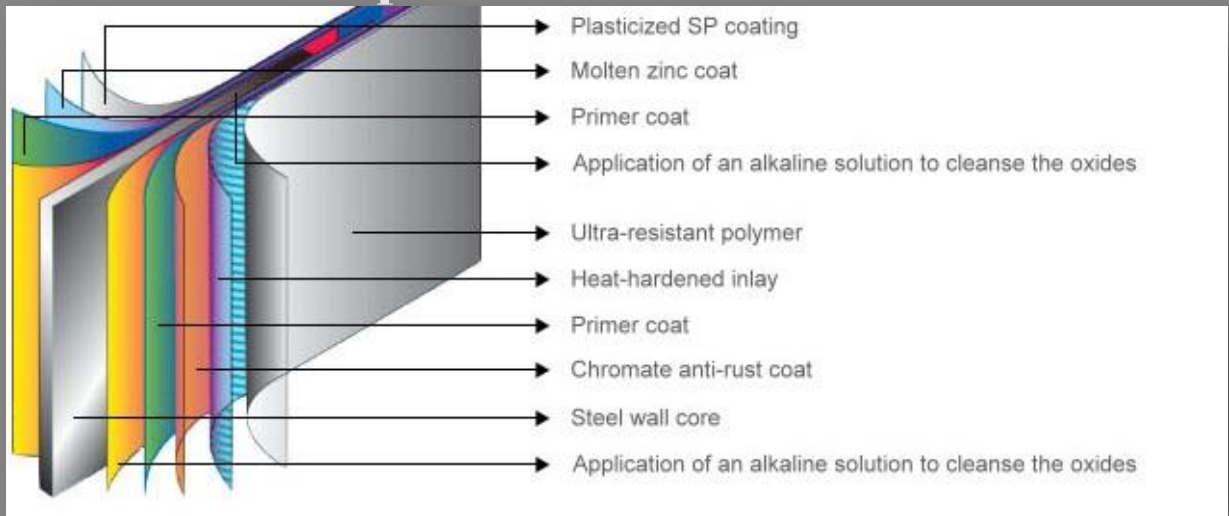

Steel Wall Components

Get your Glow On!

- Optional Solar charged lights will automatically turn on when the sun goes down.
- 7 colour options
- Sold in sets of 3
- 1 Year Warranty

The Pool Shoppe

1333 Rymal Road East • Hamilton • L8W 3N1 • (905) 388-5391

www.thepoolshoppe.ca

2018