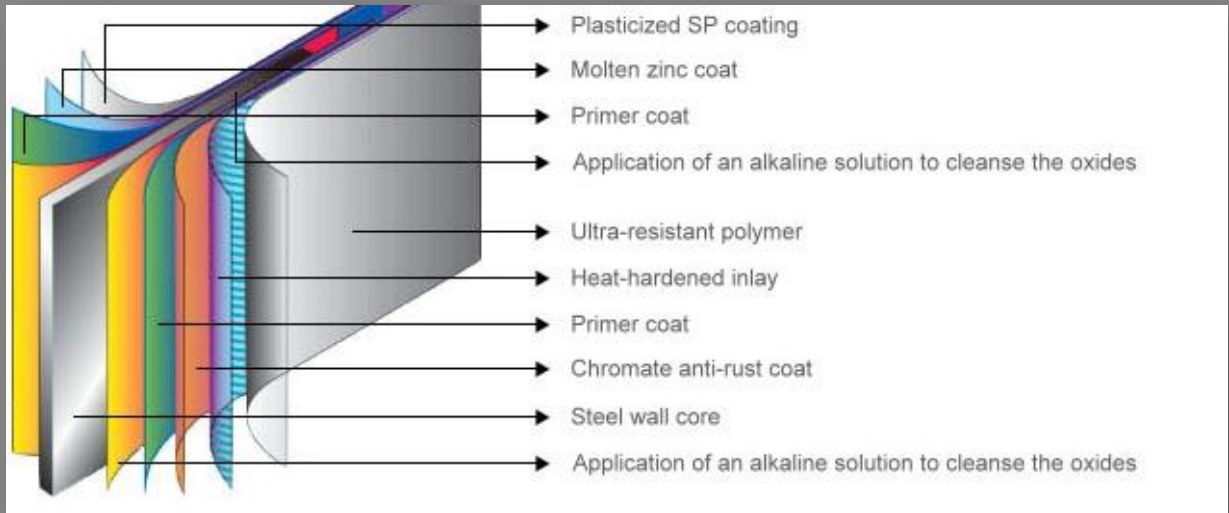

Steel Wall Components