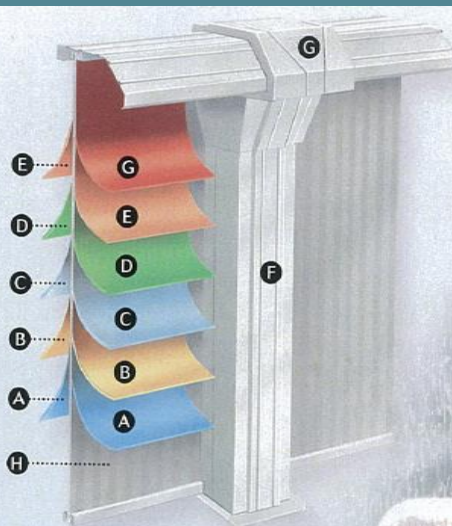

Pre-finished pool components

All metal parts are coated and finished before assembly for longer-lasting effects

- A Galvanization
- B Zincguard™ 275, 99.5% Pure
- C Alkaline cleaned
- D Bonderized
- E Chrome Rinse
- F Resin-Shield™
- G SynPro™
- H Pre finished quality steel core

The Pool Shoppe

1333 Rymal Road East • Hamilton • L8W 3N1 • (905) 388-5391

www.thepoolshoppe.ca