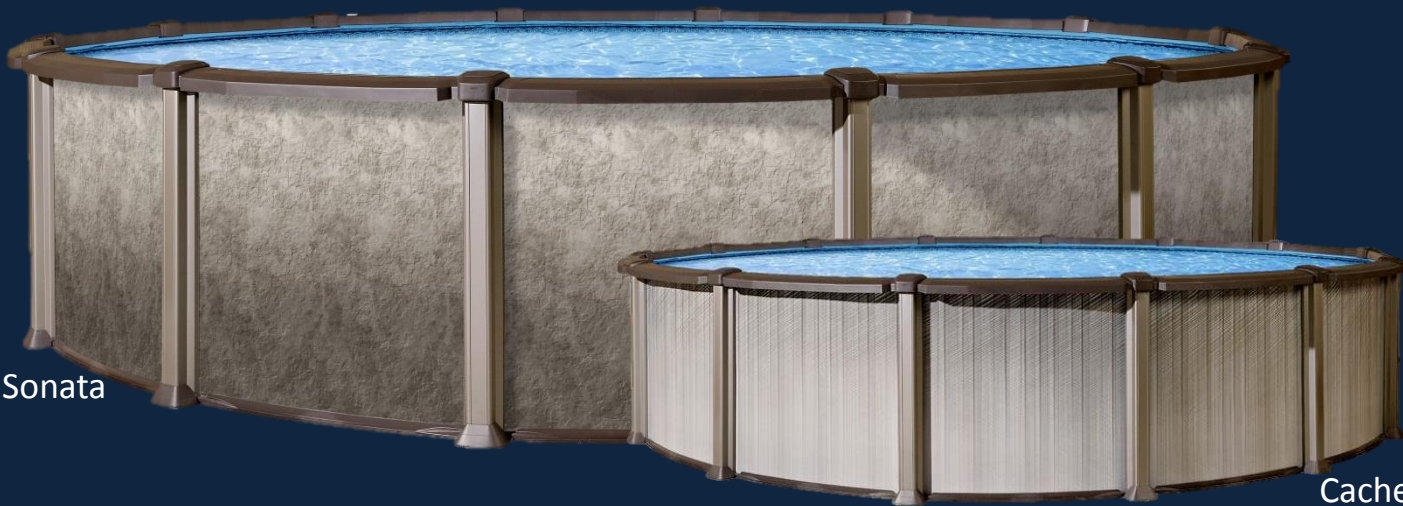

ELIXIR

Elixir

Sizes Available

Now you can enjoy the benefits of a hybrid pool structure in style with the new Mocha Metallic Elixir Above Ground Pool.

12' (3.66m)	15' (4.57m)
18' (5.49m)	21' (6.40m)
24' (7.32m)	27' (8.23m)

The Elixir has been designed with both resin and protected steel components providing not only strength but superior value!

Key Features

- Compatible with Hayward AquaTrol® and AquaTrol Low Salt® chlorinator systems
- 7.5" Injected Resin Top Ledges
- 6" Steel uprights protected by a resin-based coating that provides an extra layer of resistance against corrosion
- Injected Resin top and bottom wall channels and joiner plates
- Deluxe 25 gauge Full Print U-Bead Liner

Lifetime

Limited Warranty

**4 Full Years on parts
Then lifetime at 40%**

Sonata

Cachet

Corrugation

- A rippled finish lets the wall resist both water pressure and external shocks

Wall Joint

- Computer- designed wall joint ensures better resistance to water pressure
- Wall reinforced with steel bars
- Oversized bolts augment stability

Structure

- Injected resin Top Ledges
- Steel Uprights protected by a resin based coating that provides an extra layer of resistance against corrosion
- Top and bottom wall channels and joiner plates made of resin