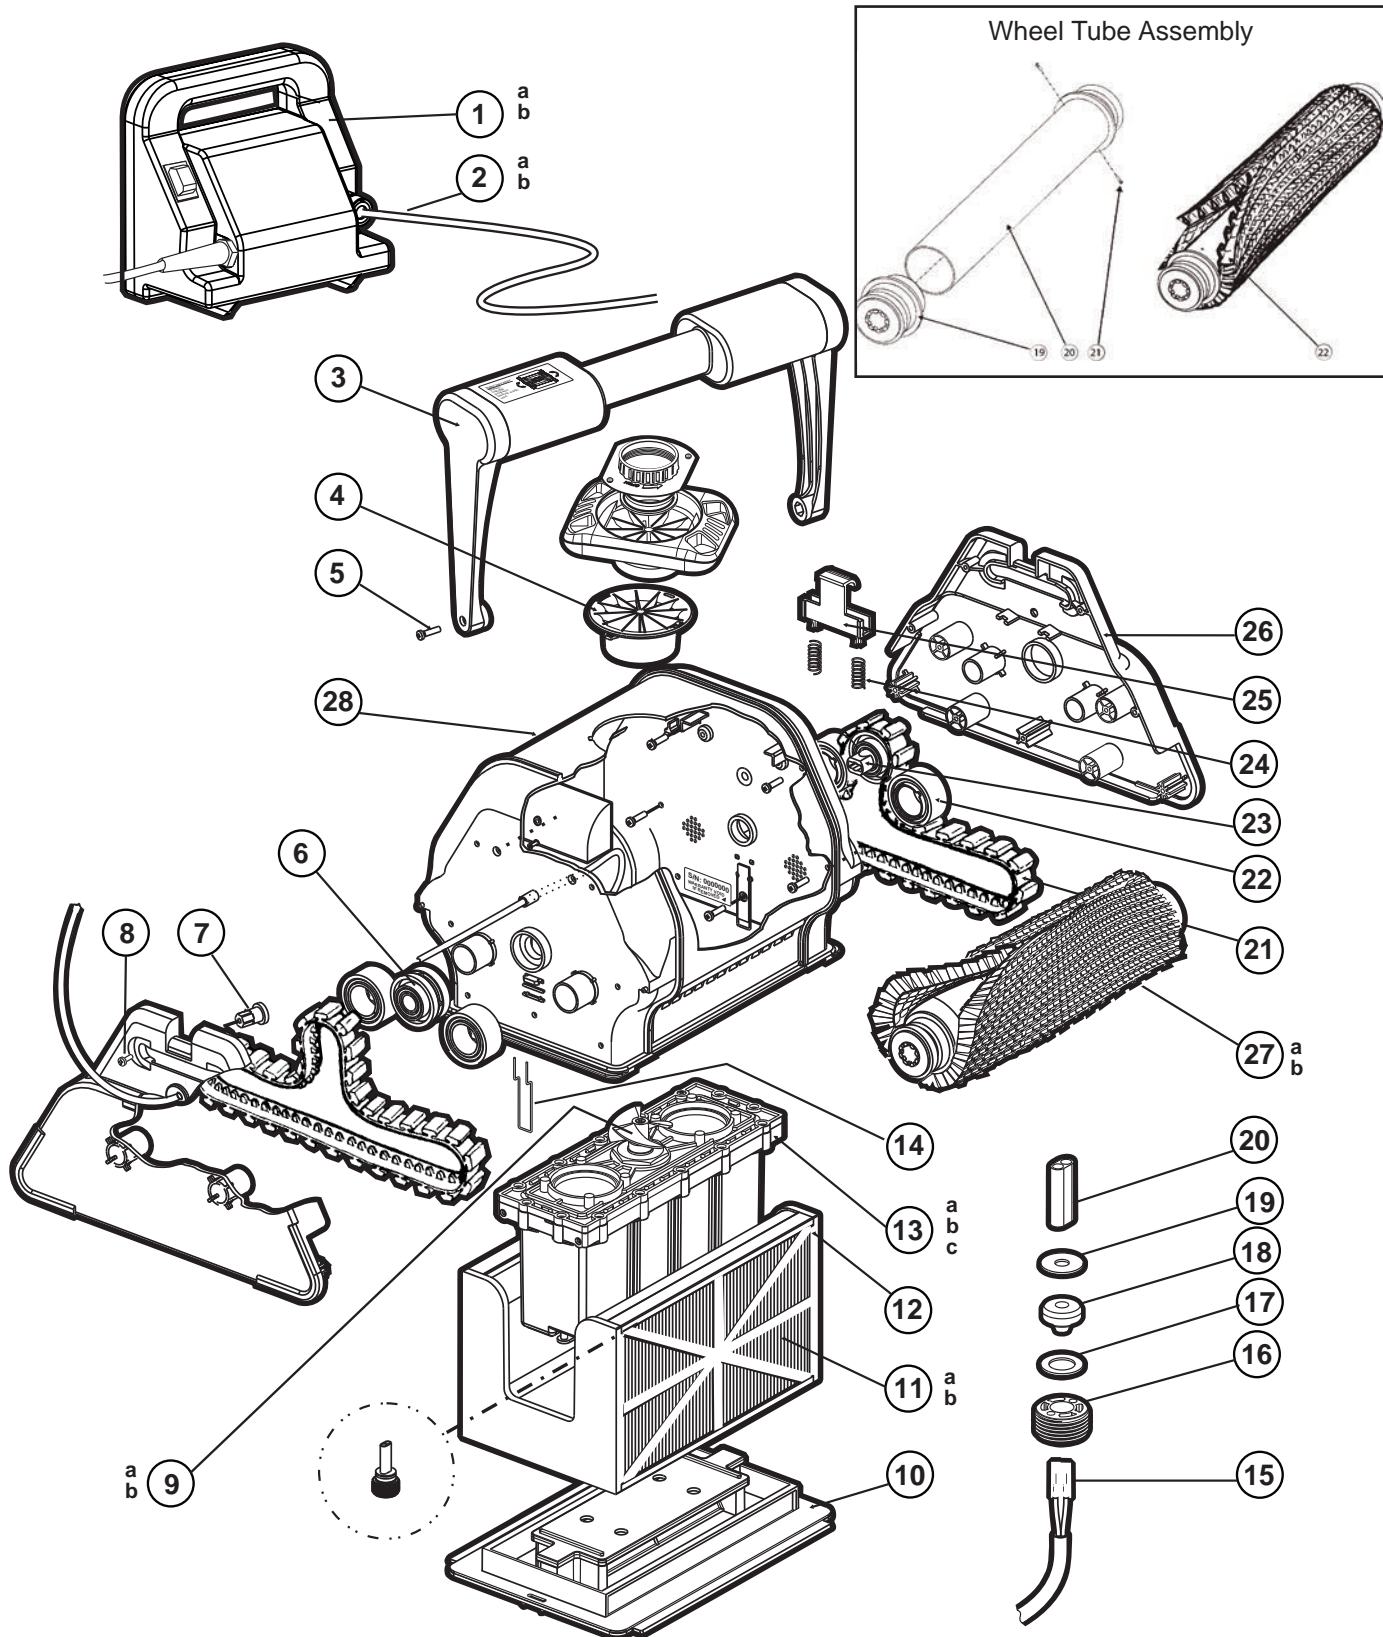

## Parts Diagram

## Parts Listing

Ref. No.	Part No.	Description	Ctn. Qty.
1a	RCX30000	Power supply, 115 V for AC Output Units	1
1b	RCX97453	Power supply, 115 V for DC Output Units	1
2a	RCX50061	Cord, power floating assembly – 55 ft.*	1
2b	RCX50110	Cord, Floating Assembly – 100 ft.*	1
3a	RCX76015	Handle Assembly – Standard A.V (dark blue)	1
3b	RCX97007	Handle Assembly A.V (dark grey)	1
4	RCX11208	Venturi Assembly , A.V QC model	1
5	RCX12011	Screw M5x20 T-20	10
6	RCX26001	Bearing, Guide Roller	5
7	RCX14000	Handle Arm Slide	10
8	RCX12001	Screw M4x12 T-20	10
9a	RCX11000	Impeller	10
9b	RCX12002	Screw M4x2 Flat Head T-15	10
10	RCX75000	Bottom Lid Assembly	5
11a	RCX70101	Filter Cartridge Refill Set (1 set, 2 pcs)	5
11b	RCX70103	Filter Cartridge – Disposable (1 set, 2 pcs)	5
12	RCX70100	Filter Cartridge Assembly, Frame with filters	1
13a	RCX40000D	110VAC Motor Unit, 4 hr. for AC Units (RCX4000E 240VAC)	1
13b	RCX40000DC*	Motor Unit, 4 hr. for DC Units	1
13c	RCX41000	Motor Unit, 7 hr. for AC Units	1
14	RCX11400	Clip, Lid	10
15	RCX59006	Connector Socket, Molex	1
16	RCX59004	Seal Plug	10
17	RCX12302	Washer, Plastic Connector, Large Hole	10
18	RCX59003	Compression Seal	10
19	RCX12301	Washer, Plastic Connector, Small Hole	10
20	RCX59002	Connector Hosing	10
21	RCX23002	Drive Track, Soft Tread	5
22	RCX26000	Bearing, Idler Pulley	5
23	RCX26002	Bearing, Drive Pulley Assembly (includes RC260031 insert)	5
24	RCX12100	Spring Handle Latch	10
25	RCX14100	Handle Latch	10
26a	RCX97200	Side Cover, Standard A.V	5
26b	RCX97201	Side Cover, A.V QC & Plus	5
27a	RCX26008	Roller Brush	5
27b	RCX26011	Roller Foam	5
28	RCX13001	Main Case	1
-	RCX17000	Bumper (High Velocity Inlet)	
-	RCX79000	Diagnostic Tool	
-	RCX26004	Wheel Tube	
-	RCX26005	Wheel Tube Ball Bearing Assembly	
-	RCX26008	Wheel Tube Brush	
-	RCX11206	Venturi Restrictor Plate	
<b>Bottom Lid Components</b>			
-	RCX75005	Inlet Flap	
-	RCX50070	Remote unit 55' cordset, AV Plus	